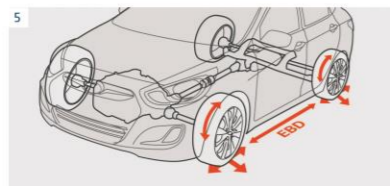

ACCENT Sedan

SAFETY AND OTHER FEATURES

1. SRS Airbag
2. Electronic Brakeforce Distribution (EBD)
3. Anti-Lock Braking System (ABS)
4. Electronic Stability Program (ESP)
5. Halogen Headlamp
6. Keyless Entry (Folding Type)
7. Supervision-Type Instrument Cluster

MODEL		ACCENT SEDAN			
Variant		1.6 CRDi GL 6M/T (Dsl)	1.6 CRDi GL 7A/T-DCT (Dsl)	1.4 GL 6M/T	1.4 GL A/T-CVT
Seating Capacity		Five (5)			
ENGINE					
Model		U-II 1.6-liter CRDi VGT (Euro 4)		Kappa 1.4-liter MPI (Multi-Point Injection) Dual CVVT (Continuously Variable Valve Timing) (Euro 4)	
General	Displacement	cc		1368	
	Max Power	ps/rpm		100 / 6,000	
	Max Torque	kg-m/rpm	26.5 / 1,500~3,500 (MT)	30.6 / 1,750~2,500 (DCT) with	13.6 / 3,500
Hood Insulator		-		-	
TRANSMISSION					
Type		6-Speed MT	7-Speed Dual Clutch Transmission	6-Speed MT	Continuously Variable Transmission
STEERING					
General		4-Spoke			
Type		MDPS (Motor Driven Power Steering)			
CHASSIS					
Suspension	Front / Rear	MacPherson Strut Type with Coil Spring / Coupled Torsion Beam Axle			
Brake Type	Front / Rear	Ventilated Disc / Drum	Ventilated Disc / Disc	Ventilated Disc / Drum	
Wheels & Tires		5.5J x 14" Steel with Full Wheel Cap; 175/70 R14 Tires			
Spare Tire		Full Size Steel Wheel and Tire			
DIMENSIONS					
Body Type		4-door Sedan			
Overall Length x Width x Height	mm	4370 x 1700 x 1457			
Wheelbase	mm	2570			
Curb Weight	kg	1165~1245	1180~1255	1040~1120	1060~1140
Gross Vehicle Weight	kg	1650		1560	
Fuel Tank Capacity	L	43			
EXTERIOR FEATURES					
Headlamp		Halogen			
Outside Rearview Mirror		Body Color			
SAFETY AND SECURITY					
SRS Airbags		-	Driver side	-	-
ABS (Anti-Lock Braking System)		-	with EBD (Electronic Brake-Force Distribution)	-	-
ESP (Electronic Stability Program)		-	with HAS (Hill-start Assist System)	-	-
Keyless Entry		with			
INTERIOR AND CONVENIENCE FEATURES					
Sunvisor		with Vanity Mirror (Dr. & Pass.) and Ticket Holder (Driver Side)			
Rear Seats		Bench Fixed			
Rear Headrest		with (x2)			
Central Door Locks		with			
Power Side Mirrors		with			
Power Windows		with			
Portable Ashtray		with			
Instrument Cluster		Conventional	Supervision	Conventional	
Audio System		1-DIN AM/FM/CD/MP3 with USB Port and Aux-In + 4 Speakers			
Trip Computer		Trip A and B, Distance to Empty, Average Fuel Consumption, Instant Fuel Consumption, Average Speed and Time Elapsed			
Air Conditioning		Manual